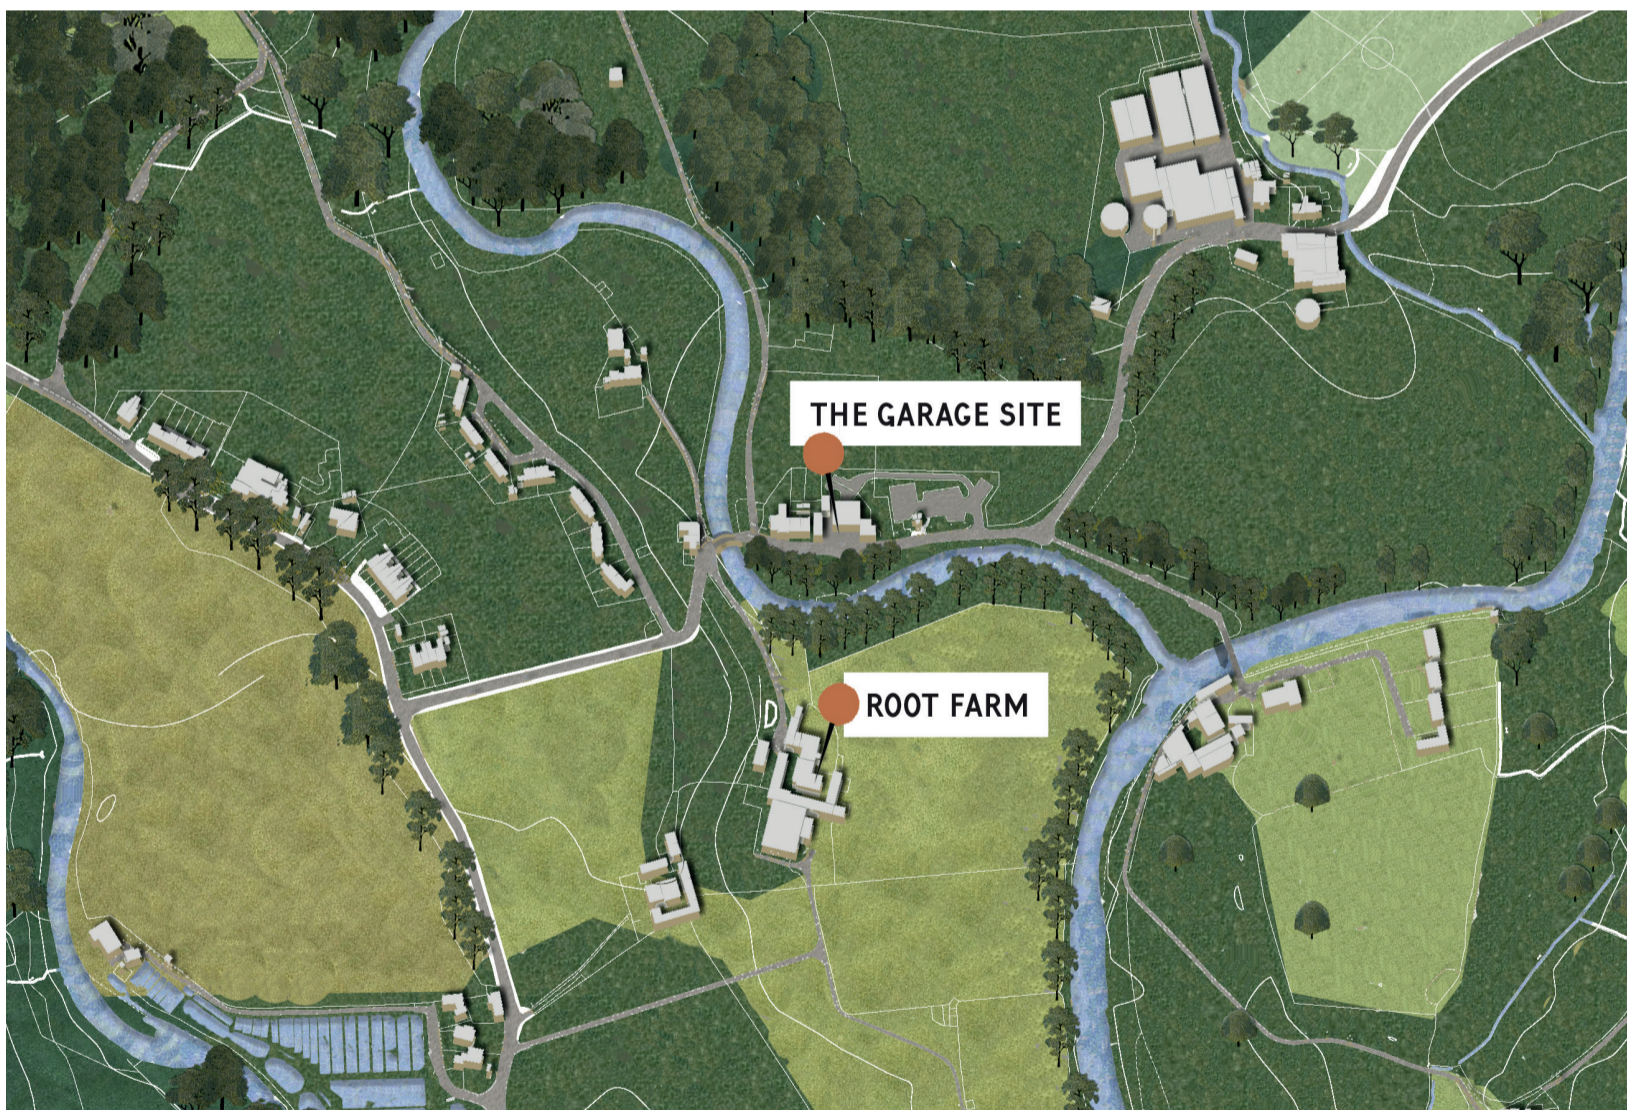

DUCHY *of* LANCASTER

DUNSOP BRIDGE & SURROUNDINGS

COMMUNITY CONSULTATION

MAY 2020

The Duchy of Lancaster are currently carrying out a Community Consultation on two sites situated in the village of Dunsop Bridge. The Old Garage Site by the village green and Root Farm Buildings. Questionnaires are being sent out to all in the Community.